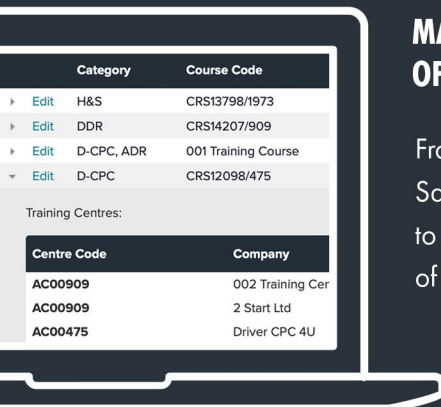

TRAINING

Plan, schedule and record driver training, including storing certificates and other documents online and provide warnings and alerts to ensure Driver CPC training compliance.

- CPC**
- H&S**
- FIRST AID**

MANAGE ALL TYPES OF COURSES

From Driver CPC to Health & Safety, the platform allows you to book and complete any type of course.

KEEP COMPLIANT WITH DRIVER CPC

The system will manage reminders, status, expiry and amount of hours undertaken by each driver at any point.

ONLINE DOCUMENT STORAGE

Enables uploading and management of drivers' certificates online, making paperwork easy to manage and ensuring full audit trail.

INTUITIVE DASHBOARD

The system features an intuitive and informative dashboard giving you a complete overview of your driver courses and their status.