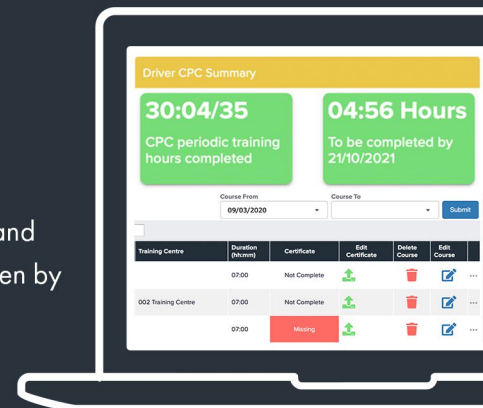

TRAINING

Plan, schedule and record driver training, including storing certificates and other documents online and provide warnings and alerts to ensure Driver CPC training compliance.

- CPC**
- H&S**
- FIRST AID**

MANAGE ALL TYPES OF COURSES

From Driver CPC to Health & Safety, the platform allows you to book and complete any type of course.

KEEP COMPLIANT WITH DRIVER CPC

The system will manage reminders, status, expiry and amount of hours undertaken by each driver at any point.

ONLINE DOCUMENT STORAGE

Enables uploading and management of drivers' certificates online, making paperwork easy to manage and ensuring full audit trail.

INTUITIVE DASHBOARD

The system features an intuitive and informative dashboard giving you a complete overview of your driver courses and their status.