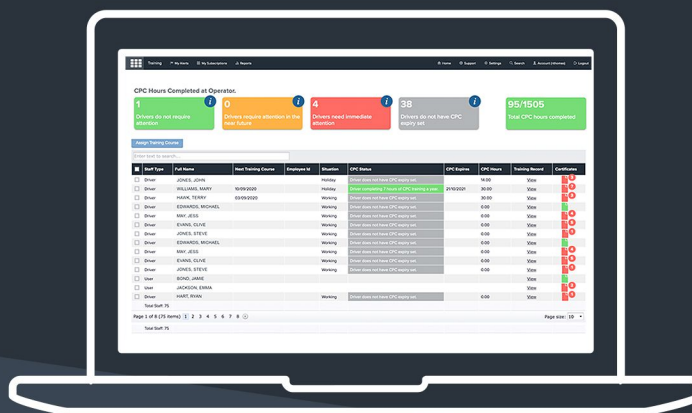

MANAGE ALL TYPES OF COURSES

From Driver CPC to Health & Safety, the platform allows you to book and complete any type of course.

KEEP COMPLIANT WITH DRIVER CPC

The system will manage reminders, status, expiry and amount of hours undertaken by each driver at any point.

ONLINE DOCUMENT STORAGE

Enables uploading and management of drivers' certificates online, making paperwork easy to manage and ensuring full audit trail.

INTUITIVE DASHBOARD

The system features an intuitive and informative dashboard giving you a complete overview of your driver courses and their status.