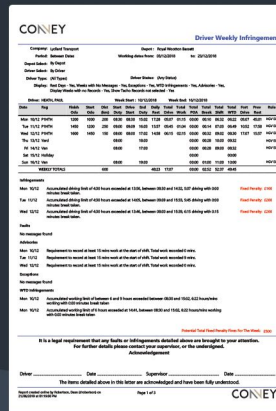

TAKE IMMEDIATE ACTION ON INFRINGEMENTS

Uploaded data is analysed and infringements are highlighted so that managers can action and resolve with drivers promptly.