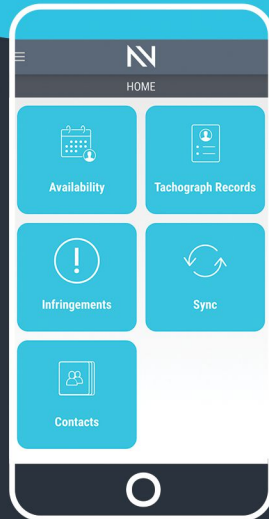

# TACHOGRAPH ANALYSIS

The complete Tachograph analysis software solution for all aspects of driver and vehicle management.

## EASY TO USE DRIVER APP

Our easy to use Driver app enables drivers to view their availability to work, tachograph information and infringements.

## DEPOT & DRIVER CALENDAR

Detailed views of your driver's records on monthly or weekly calendars.

## TAKE IMMEDIATE ACTION ON INFRINGEMENTS

Uploaded data is analysed and infringements are highlighted so that managers can action and resolve with drivers promptly.